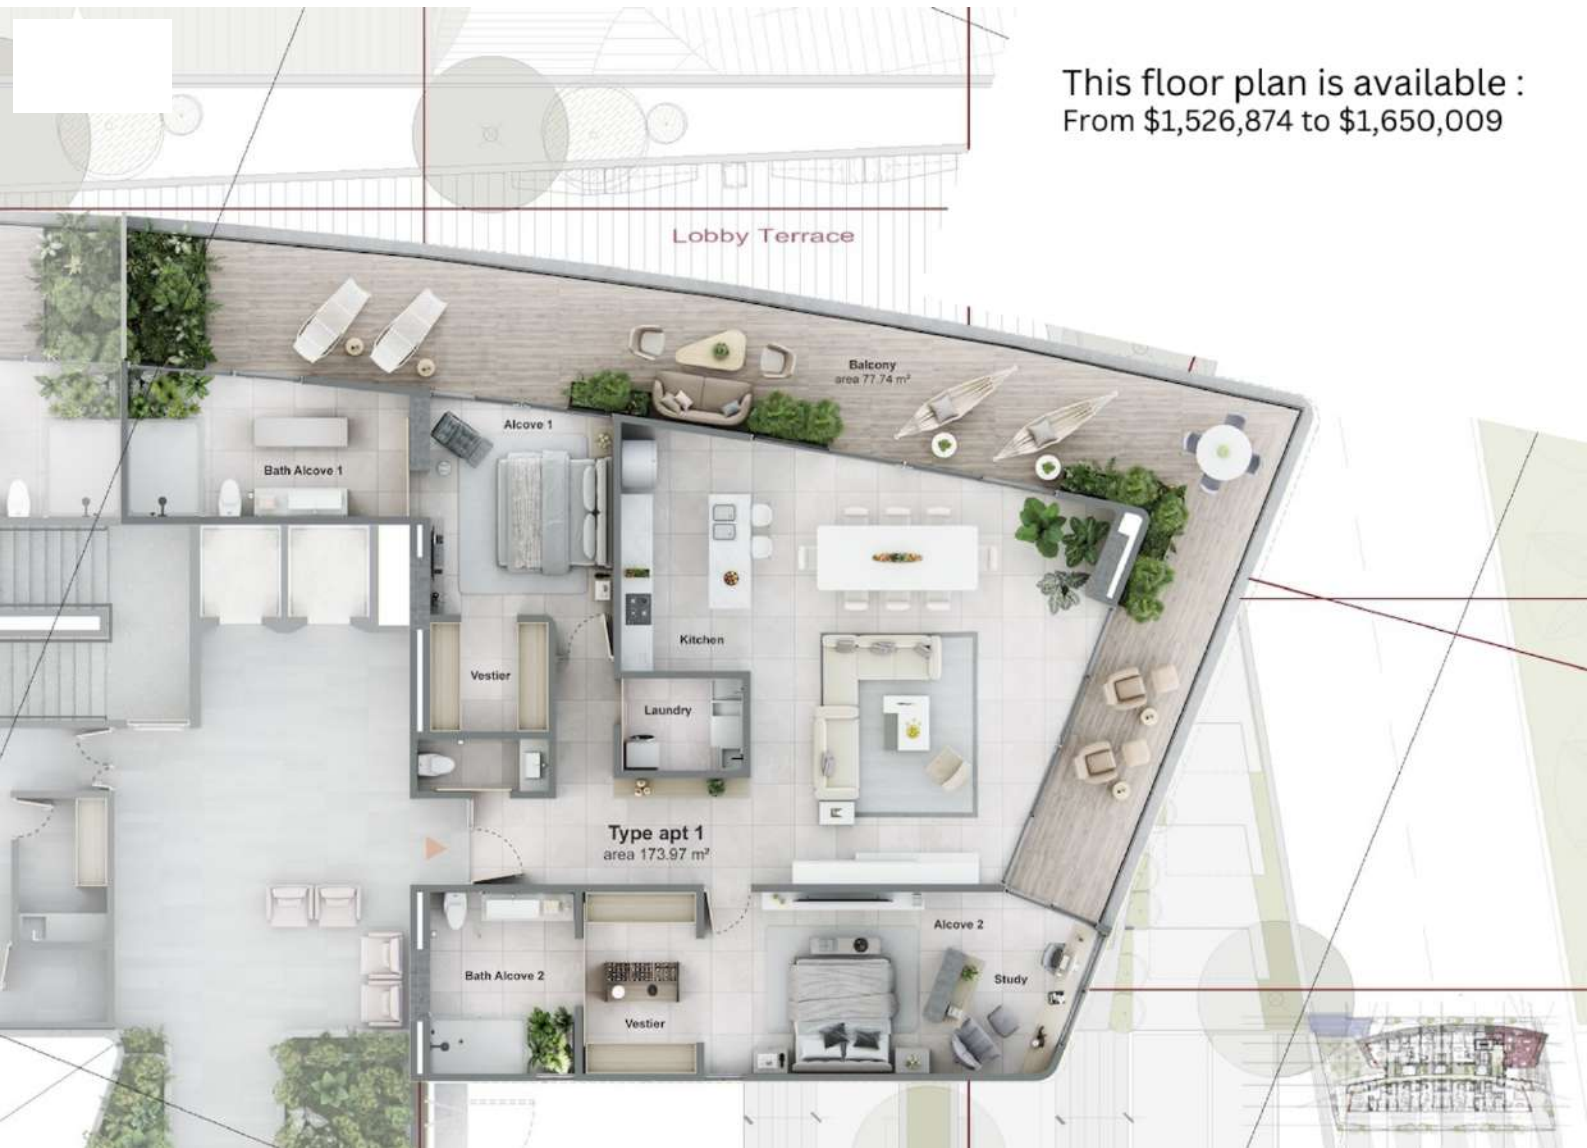

This floor plan is available :
From \$1,526,874 to \$1,650,009

Balcony
area 46,23 m²

Alcove

Bath

Alcove

Type apt 2
area 186,66 m²

This floor plan is available
From \$1,390,560 to \$1,506,440

Vestier

Vestier

Bath

Laundry

Kitchen

This floor plan is available
From \$769,020 to \$833,105

This floor plan is available
From \$1,850,328 to \$1,999,548

This floor plan is available as follows: From \$1,862,604 to \$2,012,814

This floor plan is available
From \$1,100,160 to \$1,191,840

PLANT SUIABLE TYPE 6

This floor plan is available
From \$717,540 to \$777,335

Type apt 7
area 103.54 m²

Bath

Laundry

Kitchen

Vestier

Alcove

Balcony
area 15.97 m²

Terrace Restaurant 2

This floor plan is available
From \$1,042,680 to \$1,129,570

Type apt 8
area 150,72 m²

Balcony
area 23,00 m²

This floor plan is available
From \$1,321,344 to \$1,427,904