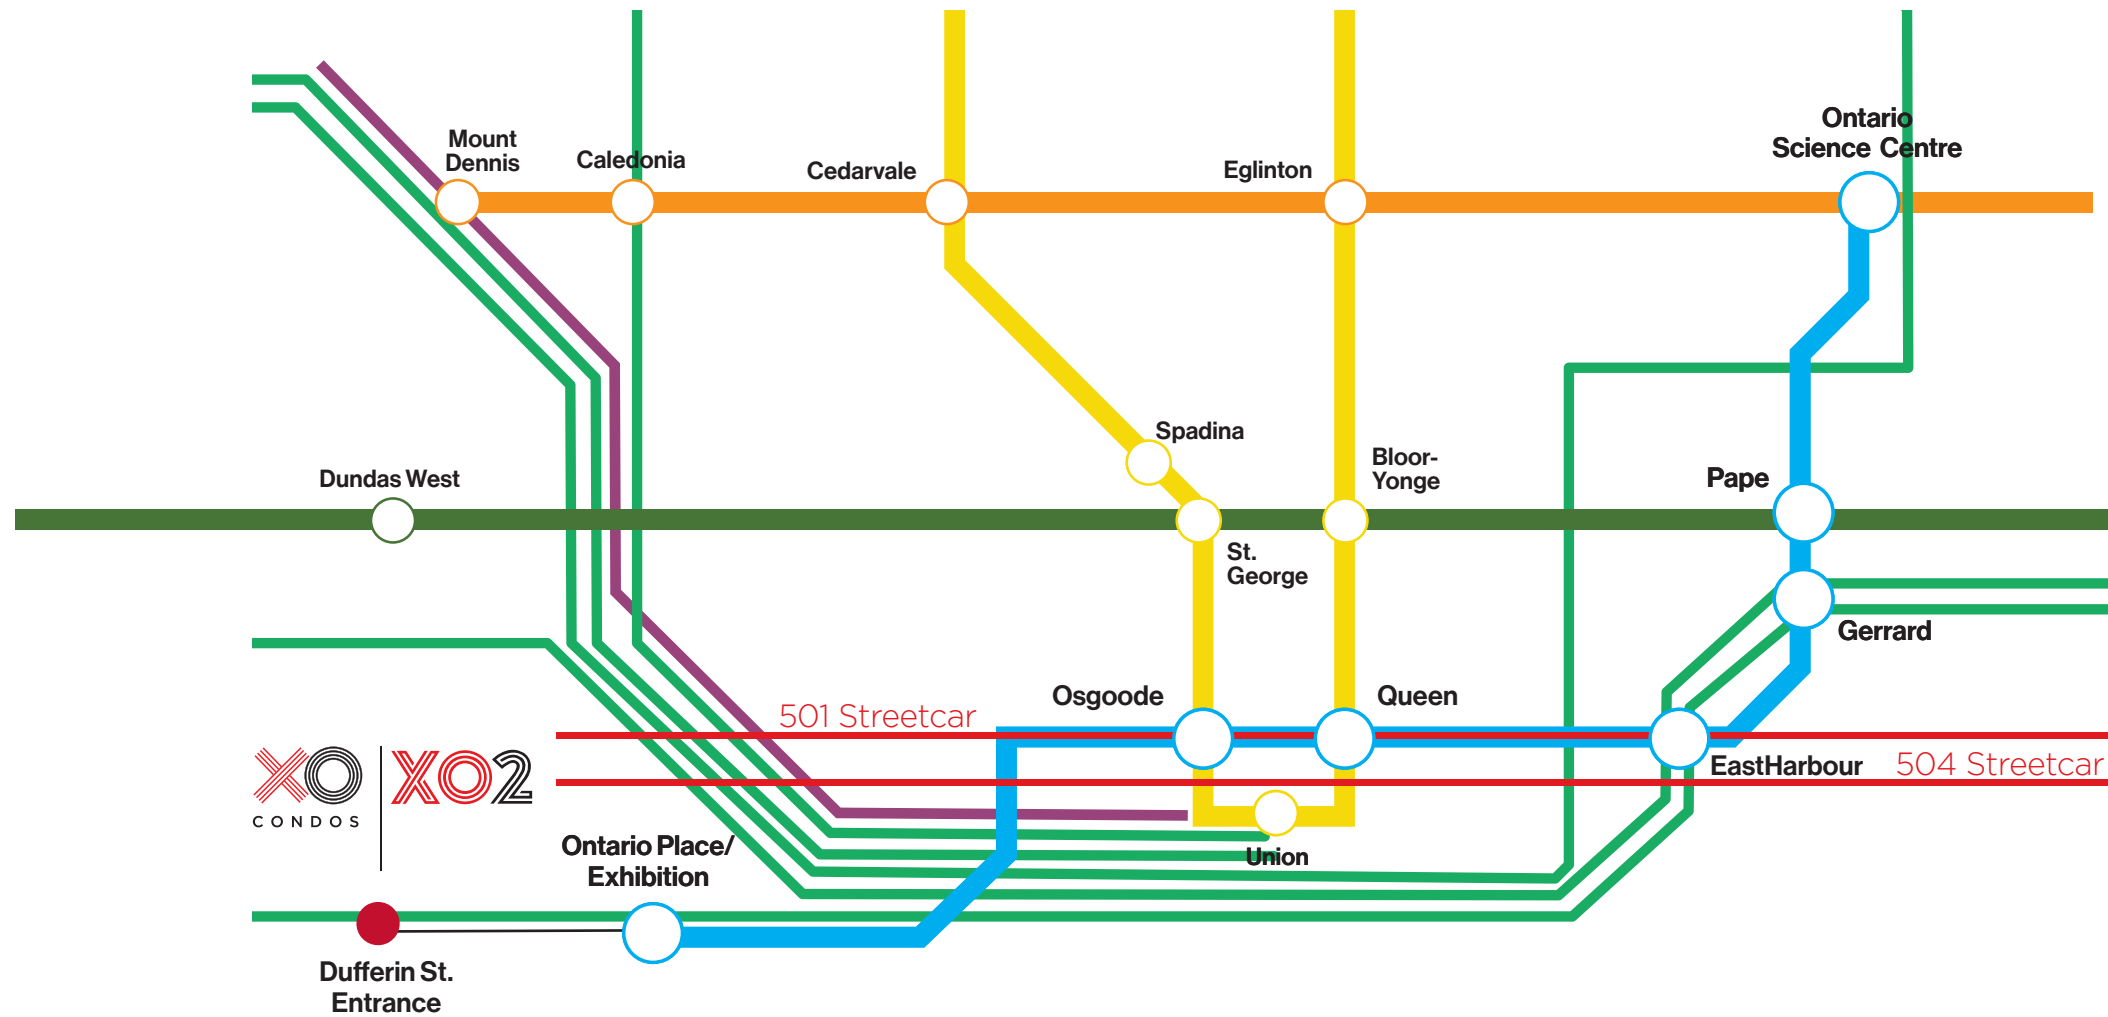

SCHOOL RESTAURANT

ALLAN A. LAMPORT STADIUM

BARCELONA TAVERN

WEST ELM

ORGANIC ORANGE

MILDRED'S TEMPLE KITCHEN

BALZAC'S

LCBO

EAST LIBERTY ST.

LIBERTY VILLAGE
XO2

AREA AMENITIES

CONDOS AT KING & DUFFERIN

TRANSIT
100

WALK
96

NEW TRANSIT HUB

**RYERSON
UNIVERSITY**
30 MINUTES
BY TRANSIT

**UNIVERSITY
OF TORONTO**
30 MINUTES
BY TRANSIT

OCAD
30 MINUTES
BY TRANSIT

- █ Line 1 Yonge-University
- █ Line 2 Bloor-Danforth
- █ Ontario Line
- █ Eglinton Crosstown LRT
- █ Smart Track
- █ GO Train

CLEAR